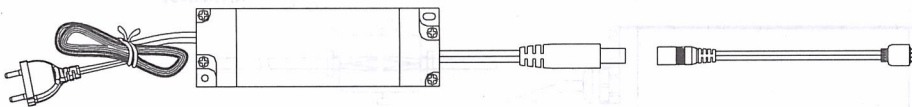

Safety Instructions

1, 2, 3, 4, 5, 6, 7, 8, 9, 11, 13,
19, 22, 24, 25, 26, 27, 28,
33, 34

Info Hotline

+49 (0) 5041 998 389

Mon. - Do. 7⁰⁰-20⁰⁰
Fr. 7⁰⁰-17⁰⁰

Paulmann Licht GmbH
Quezinger Feld 2
31832 Springe
Germany

www.paulmann.com

Art.-Nr.: 701.99/702.00
702.01/702.03
702.04/702.15
702.16

(+MA 326) PSU 12/16

702.04/702.15

1x

702.16

2x

702.03

1x

4x

701.99

1x

1x

Indoor use only

Constant Current-DC LED (350mA, 700mA..) 12V-AC LED

Constant Voltage 12V-DC LED

702.00