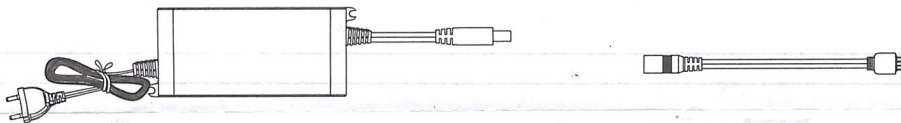

1x

1x

Indoor use only

Constant Current-DC LED (350mA, 700mA..) 12V-AC LED

Constant Voltage 12V-DC LED

702.01