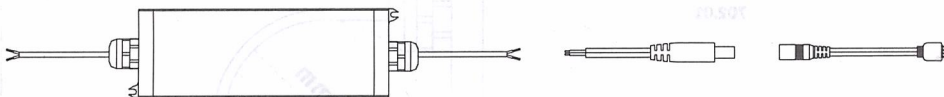

702.00

1x

1x

Indoor use only

Constant Current-DC LED (350mA, 700mA..) 12V-AC LED

Constant Voltage 12V-DC LED

702.01

1x